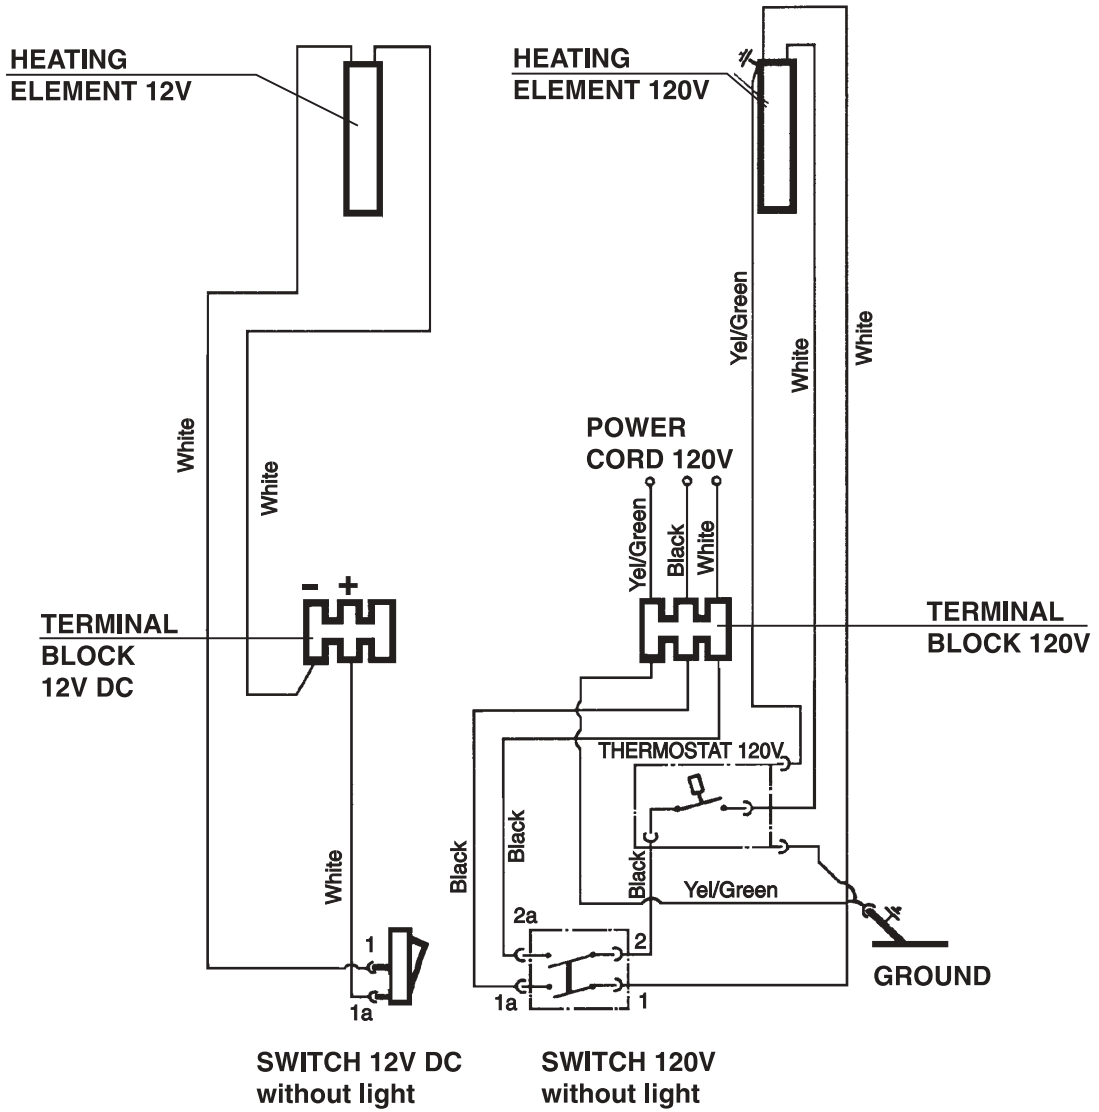

WIRING DIAGRAM 921130101