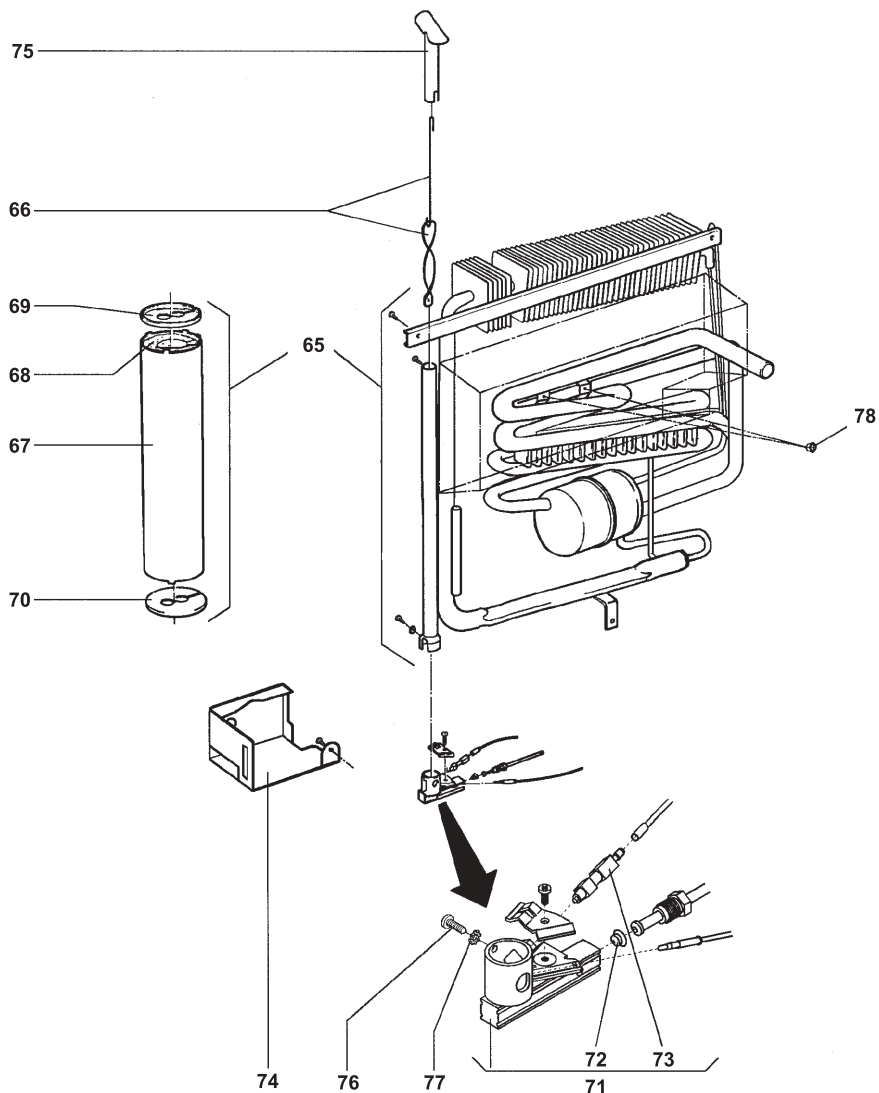

COOLING UNIT

ITEM NO.	Part Number			Description
		921130101	921130102	
65	2952610109	A	-	Cooling unit
	2952610117	-	B	Cooling unit
66	2926212602	A	B	Flue baffle
67	2924082205	A	B	Sleeve
68	2926680030	A	-	Insulation, boiler
	2926680139	-	B	Insulation, boiler
69	2924979004	A	B	Cover, boiler top
70	2924089002	A	B	Cover, boiler bottom
71	2923432104	A	-	Burner
	2923432203	-	B	Burner
72	2922033069	A	B	Jet, KZ43
73	2923626002	A	B	Electrode
74	2952083000	A	B	Cover
75	2923033308	A	B	Tube, exhaust
76	2952435408	-	B	Screw, M4x6
77	2926559036	-	B	Washer, toothed
78	2926545209	-	B	Nut