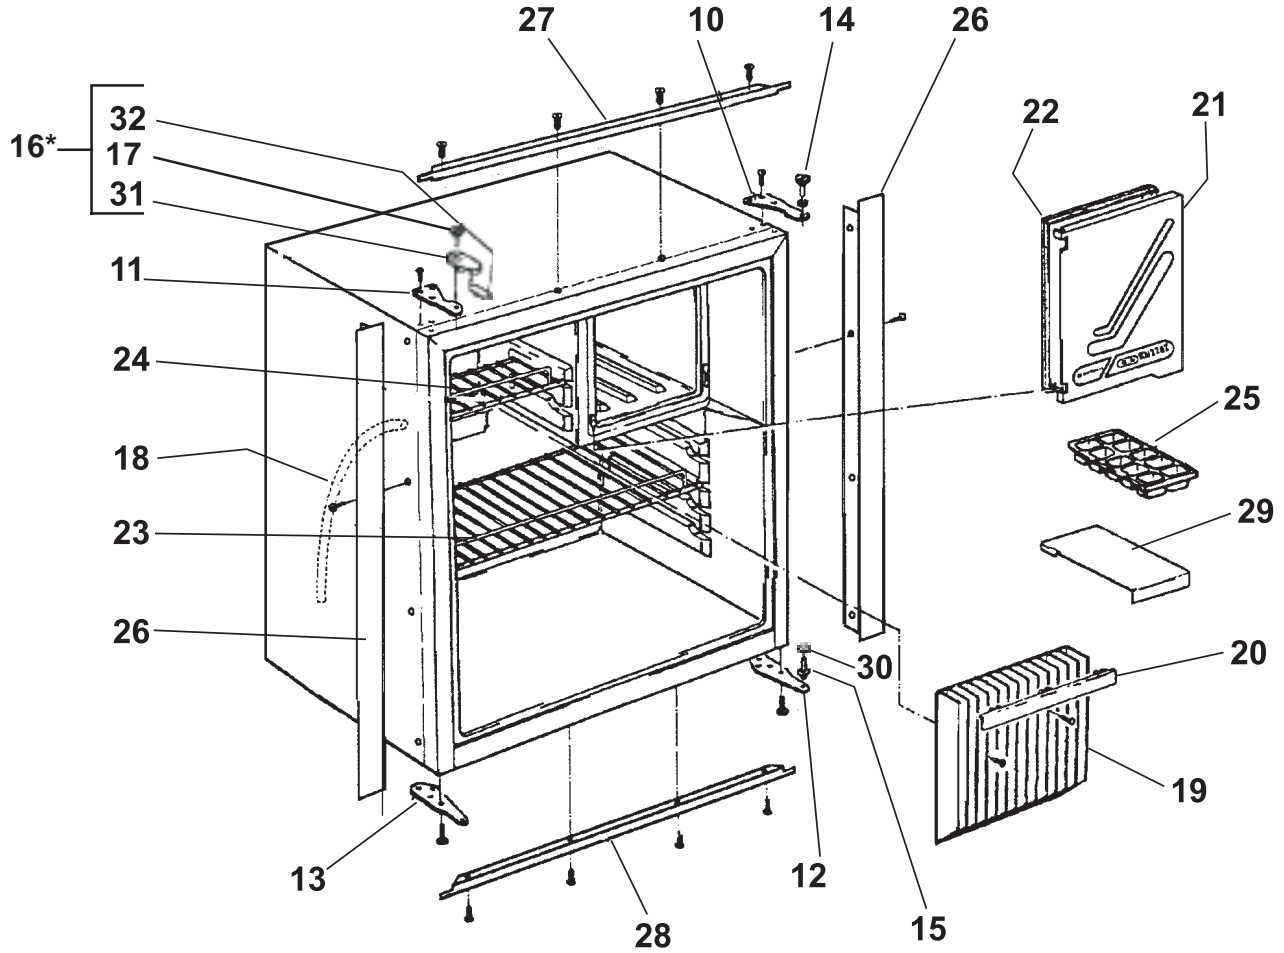

ALPHABETICAL INDEX

	Page	Index #
Cabinet Assembly	4	10-29
Controls	5	30-52
Cooling Unit	6	55-65
Door Assembly	3	1-7
Wiring Diagram	7	— —

SPECIFICATIONS

MODEL NO.	RM2202
Product No.	921130101 921130102
Dimensions	
Width mm/in.	537 / 21-5/32
Height mm/in.	573 / 22-9/16
Depth mm/in.	474 / 18-21/32
Heater	
120V AC	
Watts	125
Amps	1.04
Ohms	115
12V DC	
Watts	125
Amps	10.4
Ohms	1.15

DOOR ASSEMBLY

ITEM NO.	Part Number	Description
1	2951290804	Door, complete
2	2951240106	Trim, gray/brown
3	2951237003	Holder, bottle
4	2951238100	Shelf, door white
5	2951239009	Shelf, upper door
6	2951297007	Plug, gray/brown
7	2951296009	Cap, gr/brown

CABINET ASSEMBLY

ITEM NO.	Part Number			Description
		921130101	921130102	
10	2951246400	A	B	Hinge, upper RH
11	2951247408	A	B	Hinge, upper LH
12	2951248000	A	B	Hinge, lower RH
13	2951249008	A	B	Hinge, lower LH
14	2923005009	A	B	Pin, hinge
15	2926265006	A	B	Screw, hinge, lower
16	*See Note	A	-	Latch, travel gr/brown
	*See Note	-	B	Latch, travel gr/brown
17	2952169007	A	B	Screw, M6x6
18	2926441177	A	B	Hose, drain
19	2927993101	A	B	Fins, evaporator
20	2926235033	A	-	Retainer
	2926235132	-	B	Retainer
21	2951280417	A	B	Door, freezer
22	2926152006	A	B	Gasket, freezer door
23	2951281159	A	B	Shelf, wire
24	2951282157	A	B	Shelf, wire upper
25	2951132006	A	B	Tray, ice
26	2951886106	A	B	Frame, RH/LH
27	2951887104	A	B	Frame, upper
28	2951887203	A	B	Frame, lower
29	2951979000	A	B	Shelf, ice tray
30	2926572013	A	B	Washer, hinge D10/6 x 2,7
31	2952161006	-	B	Latch, turn, gr/brown
32	2952139000	-	B	Latch, catch, gr/brown