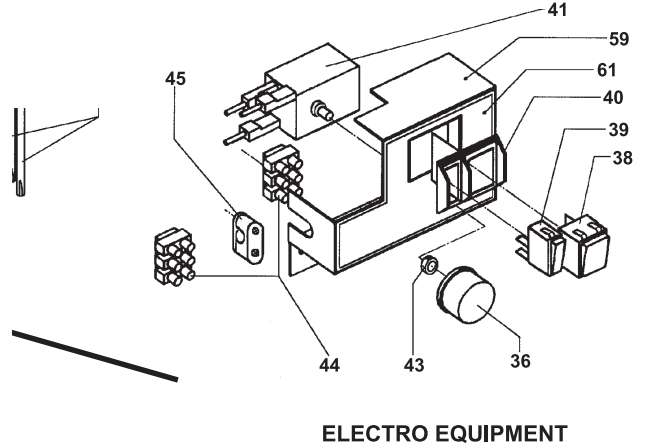

CONTROLS

ITEM NO.	Part Number			Description
		921130101	921130102	
		A	B	
35	2923334342	A	B	Knob, gas valve
36	2923468140	A	B	Knob, thermostat
37	2923530246	A	B	Knob, gas thermostat
38	2951433107	A	B	Switch without light
39	2951398201	A	B	Switch, 12V without light
40	2923815134	A	B	Frame, switch
41	2926528106	A	B	Thermostat, electric
42	2923755025	A	B	Thermostat, gas
43	2927881009	A	B	Nut, M10
44	2923466037	A	-	Terminal block, 3-pole (2 req.)
	2923466045	-	B	Terminal block, 3-pole (2 req.)
45	2926560000	A	B	Strain relief for power cord
46	2927657110	A	B	Valve, gas
47	2952034003	A	B	Pipe, gas inlet
48	2923435149	A	-	Thermocouple, 600mm
	2923435131	-	B	Thermocouple, 600mm
49	2952011001	A	-	Fitting, gas connect
	2952220008	-	B	Fitting, gas connect
50	2923024208	A	-	Lighter, piezo
	2923024109	-	B	Lighter, piezo
51	2927898003	A	B	Nut, M18
52	2927880142	A	-	Cable, ign 560mm
	2951918149	-	B	Cable, ign 560mm
53	2951997002	A	B	Heater, 125W, 12V
54	2951998000	A	-	Heater, 125W, 120V AC
	2951998117	-	B	Heater, 125W, 120V AC
55	2926639002	A	B	Washer, D15/10X4mm
56	2951148002	A	B	Screw, bypass
57	2922212010	A	B	Filter/gas
58	2952193007	A	B	Washer, space, D20/17, 7x6
59	2952000004	A	B	Plate, electrical
60	2952003107	A	B	Plate, gas
61	2952001002	A	B	Decal, electrical panel
62	2952002109	A	B	Decal, gas panel