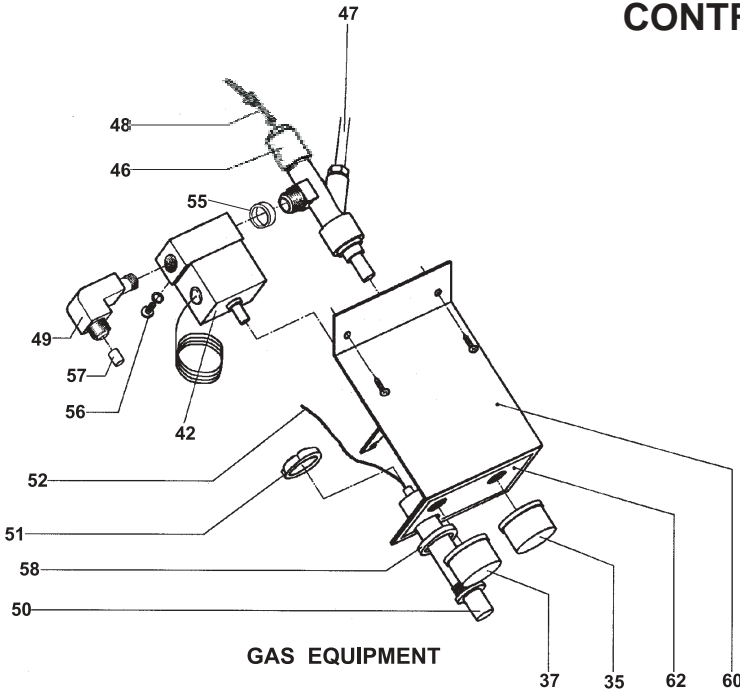

CONTROLS

ITEM NO.	Part Number			Description
		921130101	921130102	
		A	B	
35	2923334342	A	B	Knob, gas valve
36	2923468140	A	B	Knob, thermostat
37	2923530246	A	B	Knob, gas thermostat
38	2951433107	A	B	Switch without light
39	2951398201	A	B	Switch, 12V without light
40	2923815134	A	B	Frame, switch
41	2926528106	A	B	Thermostat, electric
42	2923755025	A	B	Thermostat, gas
43	2927881009	A	B	Nut, M10
44	2923466037	A	-	Terminal block, 3-pole (2 req.)
	2923466045	-	B	Terminal block, 3-pole (2 req.)
45	2926560000	A	B	Strain relief for power cord
46	2927657110	A	B	Valve, gas
47	2952034003	A	B	Pipe, gas inlet
48	2923435149	A	-	Thermocouple, 600mm
	2923435131	-	B	Thermocouple, 600mm
49	2952011001	A	-	Fitting, gas connect
	2952220008	-	B	Fitting, gas connect
50	2923024208	A	-	Lighter, piezo
	2923024109	-	B	Lighter, piezo
51	2927898003	A	B	Nut, M18
52	2927880142	A	-	Cable, ign 560mm
	2951918149	-	B	Cable, ign 560mm
53	2951997002	A	B	Heater, 125W, 12V
54	2951998000	A	-	Heater, 125W, 120V AC
	2951998117	-	B	Heater, 125W, 120V AC
55	2926639002	A	B	Washer, D15/10X4mm
56	2951148002	A	B	Screw, bypass
57	2922212010	A	B	Filter/gas
58	2952193007	A	B	Washer, space, D20/17, 7x6
59	2952000004	A	B	Plate, electrical
60	2952003107	A	B	Plate, gas
61	2952001002	A	B	Decal, electrical panel
62	2952002109	A	B	Decal, gas panel