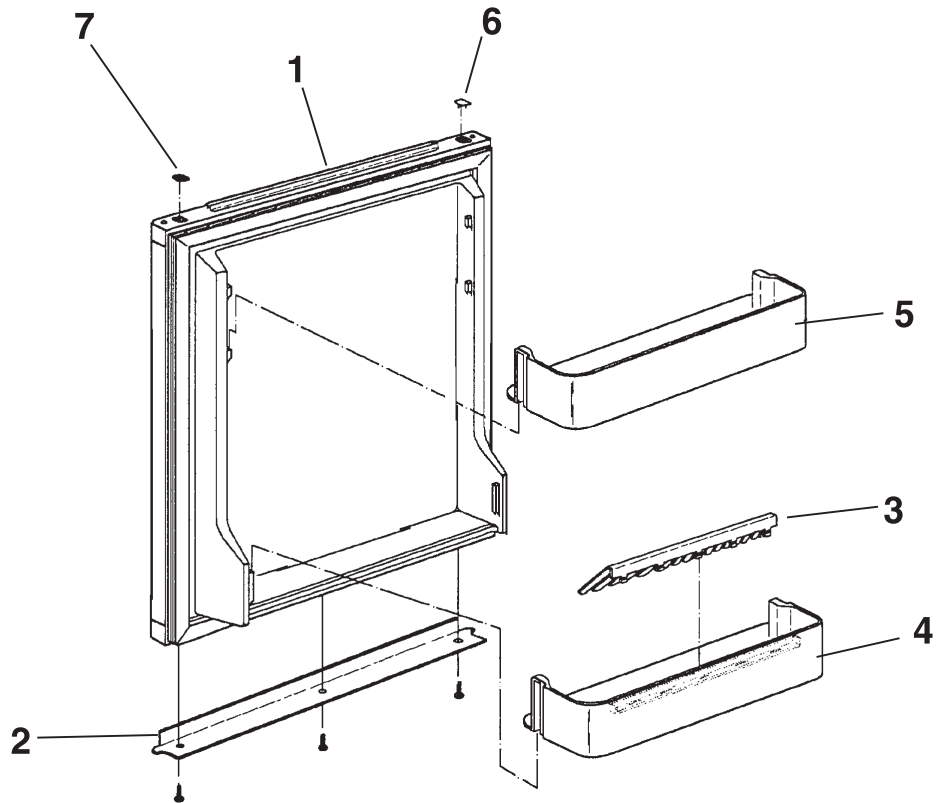

ALPHABETICAL INDEX

	Page	Index #
Cabinet Assembly	4	10-29
Controls	5	30-52
Cooling Unit	6	55-65
Door Assembly	3	1-7
Wiring Diagram	7	— —

SPECIFICATIONS

MODEL NO.	RM2202
Product No.	921130101 921130102
Dimensions	
Width mm/in.	537 / 21-5/32
Height mm/in.	573 / 22-9/16
Depth mm/in.	474 / 18-21/32
Heater	
120V AC	
Watts	125
Amps	1.04
Ohms	115
12V DC	
Watts	125
Amps	10.4
Ohms	1.15

DOOR ASSEMBLY

ITEM NO.	Part Number	Description
1	2951290804	Door, complete
2	2951240106	Trim, gray/brown
3	2951237003	Holder, bottle
4	2951238100	Shelf, door white
5	2951239009	Shelf, upper door
6	2951297007	Plug, gray/brown
7	2951296009	Cap, gr/brown